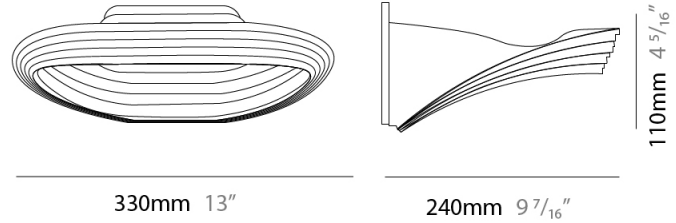

SESTESSA SURFACE

D33004

base number

PROJECT	
TYPE	
SPECIFIER	
QUANTITY	
DATE	

1. To build a product code in our configurator select the specify button on the base model # product page
2. To build a manual product code on this datasheet choose from the options listed below in blue font and add the suffix to the base model #

GENERAL

Series: Sestessa
Partner: Cini & Nils
Division: Design
Installation: Surface
Product Type: Wall Surface
Mounting Location: Wall
Light Distribution: Indirect

PHYSICAL

Length (mm): 330
Length (in): 13
Height (mm): 110
Height (in): 4 ⁵/₁₆
Extension (mm): 240
Extension (in): 9 ⁷/₁₆
Fixture Finish: WHI
Fixture Material: Aluminum

ELECTRICAL

Lamp Type: LED
Total Output Wattage (W): 20
Dimming: Tri-Mode (Non-Dimming and Phase Dimming (120Vac only) and 0-10V Dimming)
Driver Included: Yes
Driver Location: Integrated
Driver Type: Constant Current - Universal
Driver Class: Class 2
Input Voltage (V): 120 - 277
Constant Current (MA): 500

LED

Number of LEDs: 1
Color Temperature (°K): 2800
Nominal Lumen (lm): 2000
CRI: >80 CRI
Lamp Life (hrs): 50000

OPTICAL

RATINGS AND CERTIFICATIONS

Certified By: Certified for North American Standards
IP rating: IP20