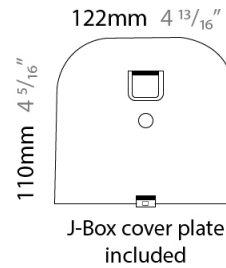

SESTESSA SURFACE

D33004

base number

PROJECT	
TYPE	
SPECIFIER	
QUANTITY	
DATE	

1. To build a product code in our configurator select the specify button on the base model # product page
2. To build a manual product code on this datasheet choose from the options listed below in blue font and add the suffix to the base model #

GENERAL

Series: Sestessa
Partner: Cini & Nils
Division: Design
Installation: Surface
Product Type: Wall Surface
Mounting Location: Wall
Light Distribution: Indirect

PHYSICAL

Length (mm): 330
Length (in): 13
Height (mm): 110
Height (in): 4 ⁵/₁₆
Extension (mm): 240
Extension (in): 9 ⁷/₁₆
Fixture Finish: WHI
Fixture Material: Aluminum

ELECTRICAL

Lamp Type: LED
Total Output Wattage (W): 20
Dimming: Tri-Mode (Non-Dimming and Phase Dimming (120Vac only) and 0-10V Dimming)
Driver Included: Yes
Driver Location: Integrated
Driver Type: Constant Current - Universal
Driver Class: Class 2
Input Voltage (V): 120 - 277
Constant Current (MA): 500

LED

Number of LEDs: 1
Color Temperature (°K): 2800
Nominal Lumen (lm): 2000
CRI: >80 CRI
Lamp Life (hrs): 50000

OPTICAL

RATINGS AND CERTIFICATIONS

Certified By: Certified for North American Standards
IP rating: IP20