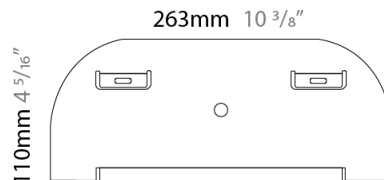

GENERAL

Series: Sestessa
 Partner: Cini & Nils
 Division: Design
 Installation: Surface
 Product Type: Wall Surface
 Mounting Location: Wall
 Light Distribution: Indirect

PHYSICAL

Length (mm): 330
 Length (in): 13
 Height (mm): 110
 Height (in): 4 ⁵/₁₆
 Extension (mm): 240
 Extension (in): 9 ⁷/₁₆
 Fixture Finish: WHI
 Fixture Material: Aluminum

GENERAL

Series: Sestessa
 Partner: Cini & Nils
 Division: Design
 Installation: Surface
 Product Type: Wall Surface
 Mounting Location: Wall
 Light Distribution: Indirect

PHYSICAL

Length (mm): 240
 Length (in): 9 7/16
 Width (mm): 50
 Width (in): 1 15/16
 Height (mm): 90
 Height (in): 3 9/16
 Extension (mm): 175
 Extension (in): 6 7/8
 Weight (kg): 1.0
 Weight (lbs): 2.2
 Fixture Finish: WHI
 Fixture Material: Aluminum

GENERAL

Series: Sestessa
 Partner: Cini & Nils
 Division: Design
 Installation: Surface
 Product Type: Wall Surface
 Mounting Location: Wall
 Light Distribution: Indirect

PHYSICAL

Length (mm): 550
 Length (in): 21 5/8
 Height (mm): 110
 Height (in): 4 5/16
 Extension (mm): 245
 Extension (in): 9 5/8
 Fixture Finish: WHI
 Fixture Material: Aluminum

550mm 21 5/8"

245mm 9 5/8"

110mm
4 5/16"

263mm 10 3/8"

110mm 4 5/16"

J-Box cover plate included

D33010

PROJECT